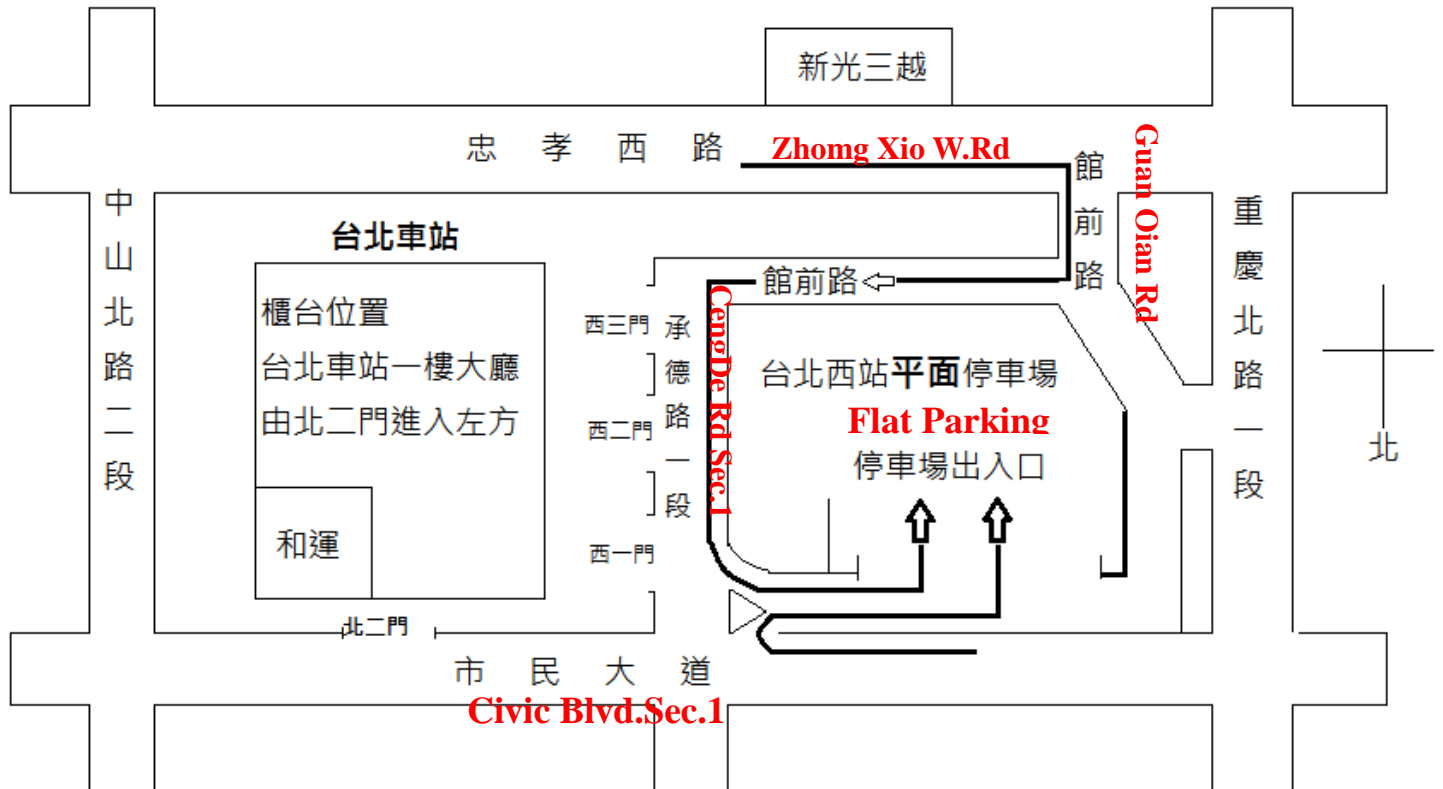

和運租車台北總站還車路線圖 (Hotai car rental) Return To Taipei Main Station map

還車請由市民大道與承德路交叉口或忠孝西路右轉館前路至

台北車站『西區平面』停車場進入

(如附圖所示)，按鈕進入停車場後，入口處旁邊停車

**At the entrance of the parking lot, you may press the bottom
Pull over the car beside the entrance.**

打電話給服務專員就會至停車場收車,如有問題,歡迎來電!

**Make a phone call to the reception clerk, they will show up immediately!
Feel free to make a phone call when you need our service**

TEL : (02)2375-6000

Return To Main Station map QR CODE